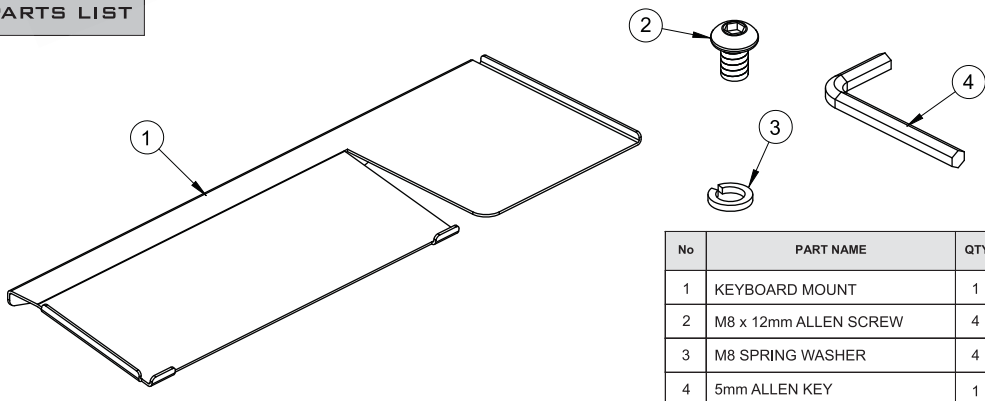

PARTS LIST

No	PART NAME	QTY
1	KEYBOARD MOUNT	1
2	M8 x 12mm ALLEN SCREW	4
3	M8 SPRING WASHER	4
4	5mm ALLEN KEY	1