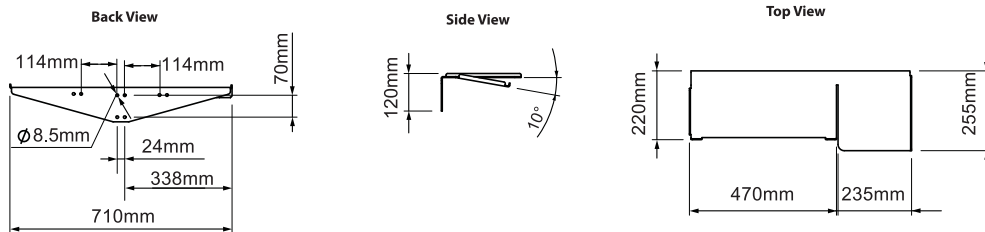

PRODUCT DIMENSIONS

B-TECH AUDIO VIDEO MOUNTS

HEAD OFFICE

B-Tech International Limited

Bennett House, Long March, Daventry, Northants., NN11 4NR, UK

Email: info@btechavmounts.com

www.btechavmounts.com

AMA-BT7865-V1,1-0416-52 MADE IN THE UK