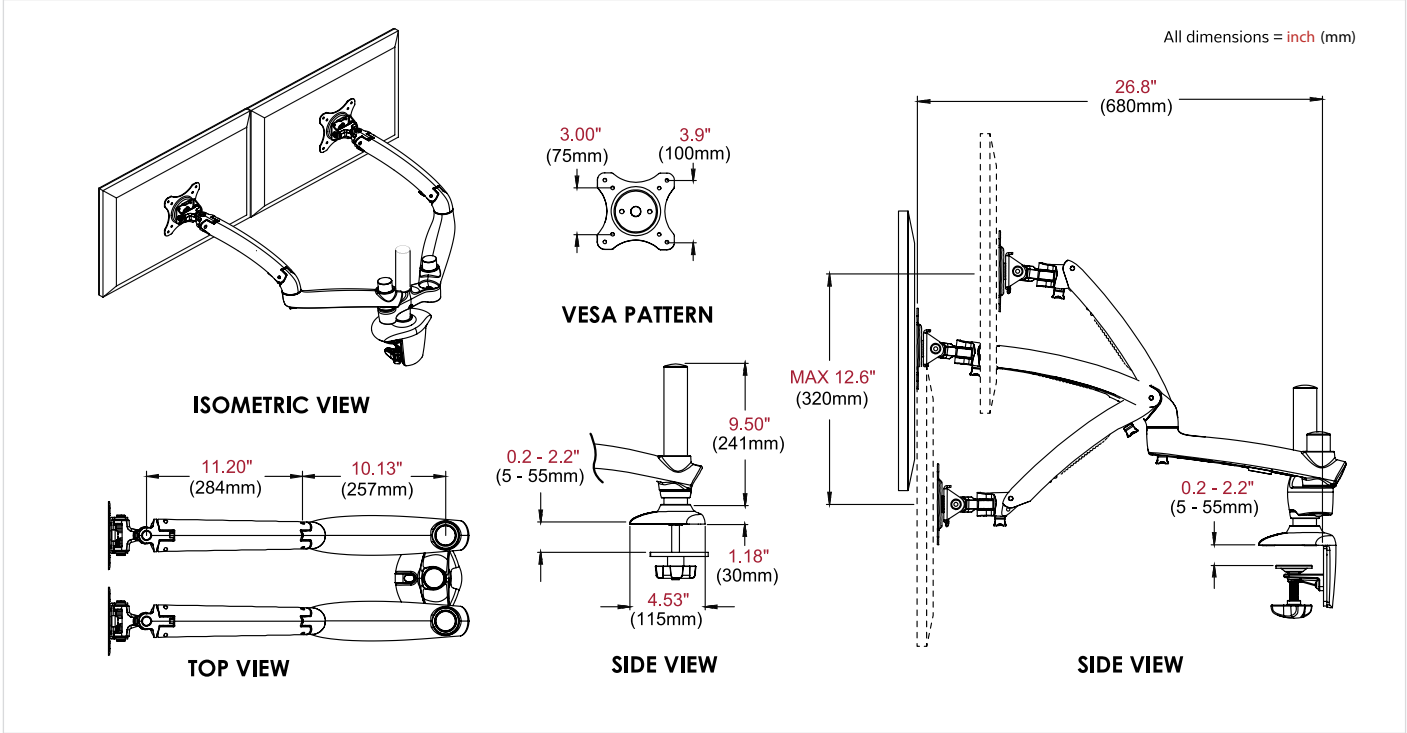

Technical Drawings

Technical Specifications

Order Codes	
DM01 D C	100014925
Finish	Polished Aluminum with Black base and accents
MECHANICAL INFORMATION	
Load Capacity [kg]	3.8 to 8.1
VESA [mm]	75 x 75 / 100 x 100
Weight [kg]	9
Dimensions	See drawing
Desktop Thickness [mm]	5 to 55
SHIPPING INFORMATION	
Dimensions [mm]	459 x 270 x 413
Weight [kg]	9.5
Content	Base with Pole, 2 Arms w/adaptors, Dual arm mount, Hardware & mounting instructions
Additional Information	Monitor can be positioned anywhere from 2" to 20.5" (50 to 502mm) above the desktop surface measured at the center of the adaptor
Supported NEC Desktop Monitors	EA223WM EA273Wmi PA243W E243Wmi E221N EA224Wmi EA271F PA272W E245Wmi E224Wi EA234Wmi EA275Wmi PA302W E271N E223W EA245Wmi EA275UHD PA322 E171M E241N EA245Wmi-2 EA295Wmi E233Wmi E203W P212
For additional pictures and Solutions overview, Visit www.nec-display-solutions.com for details.	

NEC Display Solutions Europe GmbH
Landshuter Allee 12-14, D-80637 München
infomail@nec-displays.com
Phone: +49 (0) 89 99 699-0
Fax: +49 (0) 89 99 699-500
www.nec-display-solutions.com

This document is © Copyright 2018 NEC Display Solutions Europe GmbH. All rights are reserved in favour of their respective owners. The document, or parts thereof, should not be copied, adapted, redistributed, or otherwise used without the prior written permission of NEC Display Solutions Europe GmbH. This document is provided "as is" without warranty of any kind whatsoever, either express or implied. Errors and omissions are excepted. NEC Display Solutions Europe GmbH may make changes, revisions or improvements in, or discontinue the supply of any product described or referenced in this document at any time without notice.